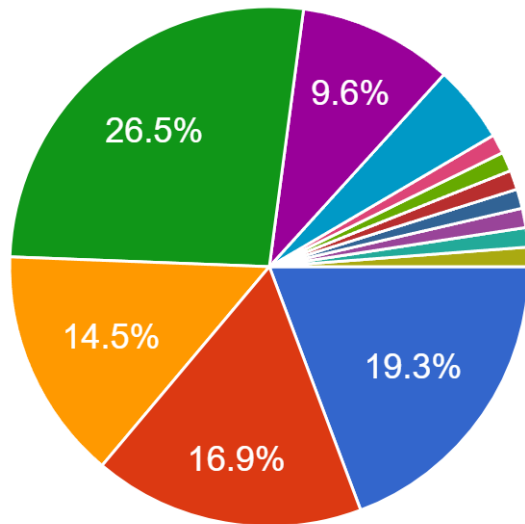

What would you like to see the PTO focus on improving for the 2022-23 school year?

83 responses

What is your PTO Meeting engagement preference?

83 responses

- In-Person 3rd Tuesday of the month a...
- Zoom (same day & time)
- Watching the recorded Zoom meeting...
- Reading the meeting minutes
- No preference
- I'm unlikely to engage with PTO meeti...
- In person with option for zoom
- Ideally would be in person, but find sp...