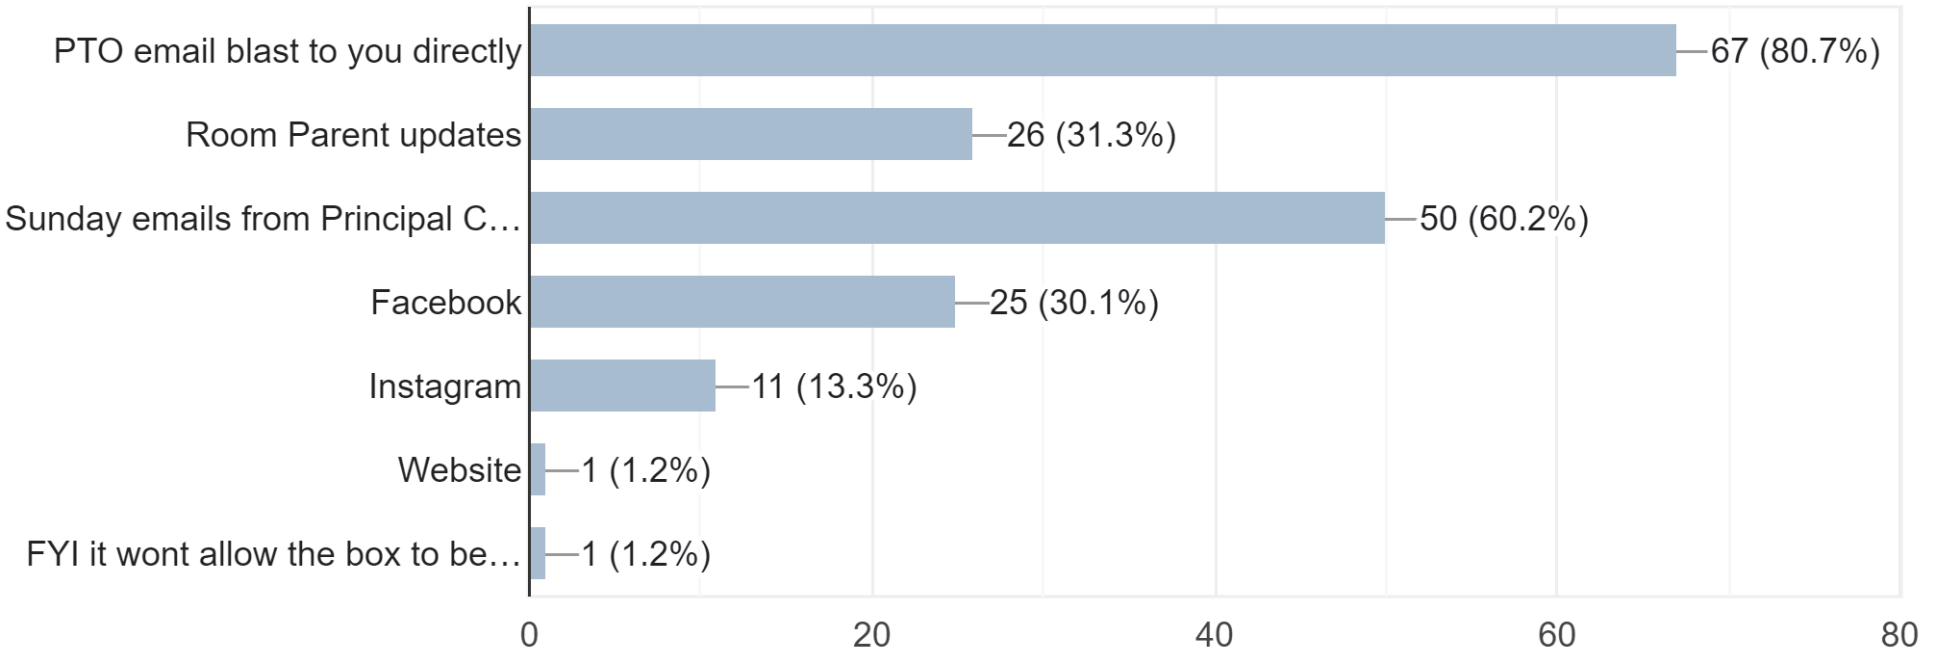

What method(s) do you prefer for PTO communications?

83 responses