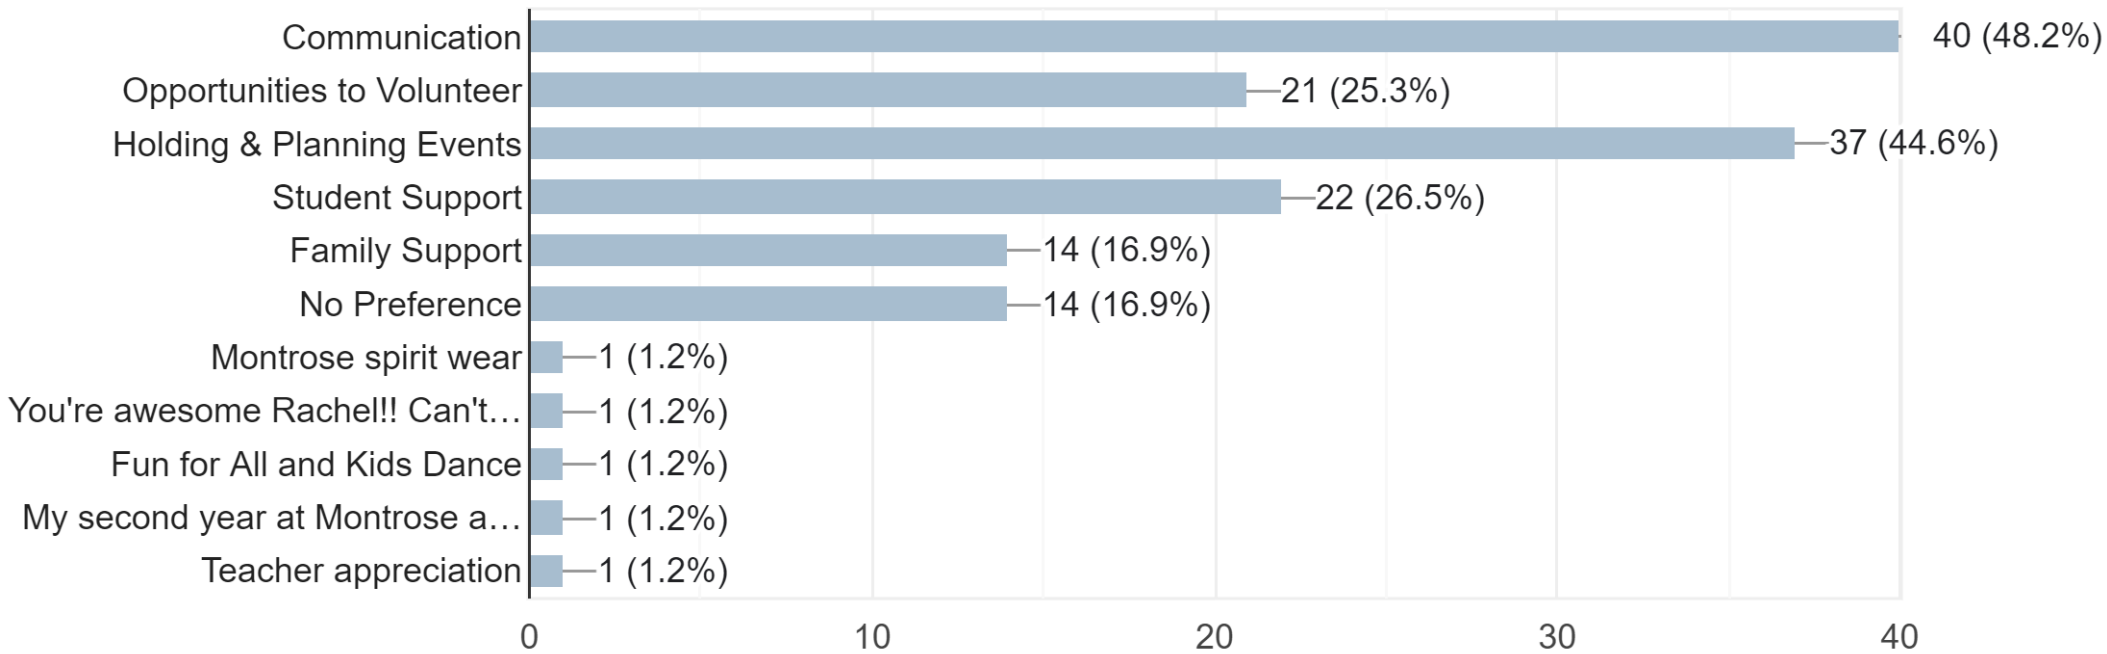

What would you like to see the PTO focus on improving for the 2022-23 school year?

83 responses

What is your PTO Meeting engagement preference?

83 responses

- In-Person 3rd Tuesday of the month a...
- Zoom (same day & time)
- Watching the recorded Zoom meeting...
- Reading the meeting minutes
- No preference
- I'm unlikely to engage with PTO meeti...
- In person with option for zoom
- Ideally would be in person, but find sp...